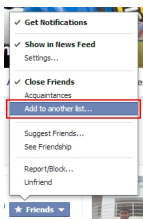

Hover over Friends button

Click on Add to another list...