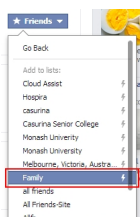

My Easy PC we are here to help you... - How to add friend as family in Facebook

Written by Administrator

Login to facebook

Click on your name to goto your profile

Click on top navigation friends tab

Hover over Friends button

Click on Add to another list...

Click on Family

My Easy PC we are here to help you... - How to add friend as family in Facebook

Written by Administrator
