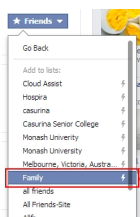

# My Easy PC we are here to help you... - How to add friend as family in Facebook

Written by Administrator

---

Login to facebook

Click on your name to goto your profile

Click on top navigation friends tab

Hover over Friends button

Click on Add to another list...

Click on Family