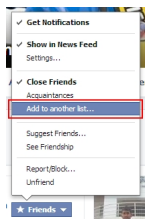

Hover over Friends button

Click on Add to another list...