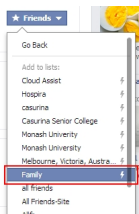

My Easy PC we are here to help you... - How to add friend as family in Facebook

Written by Administrator

Login to facebook

Click on your name to goto your profile

Click on top navigation friends tab

Hover over Friends button

Click on Add to another list...

Click on Family

My Easy PC we are here to help you... - How to add friend as family in Facebook

Written by Administrator
