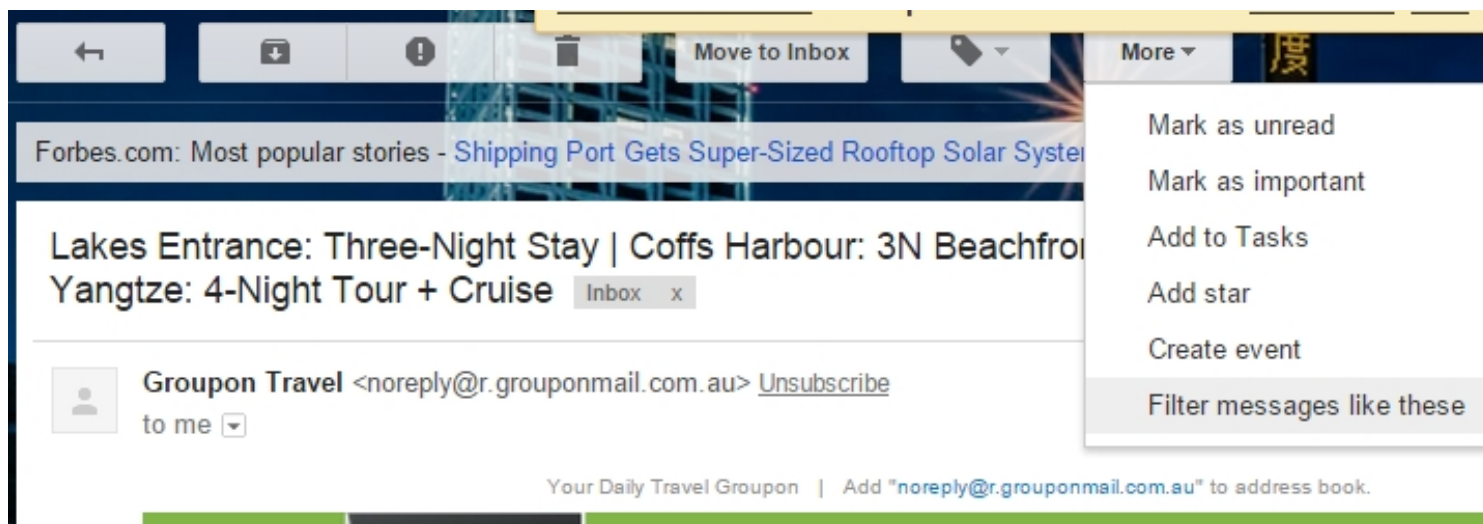

My Easy PC we are here to help you... - Stop Gmail sending known emails to spam

Written by Administrator

Go to Spam label in Gmail and open the email you want to mark as not spam

Click **More** and **Filter messages like these**