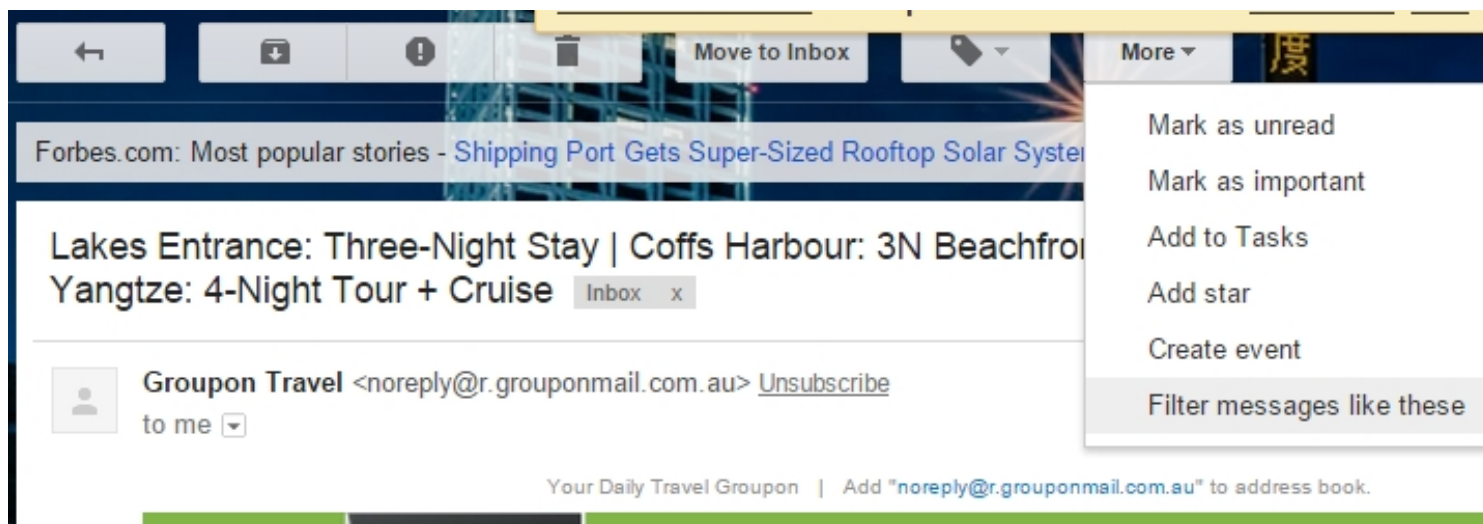

## My Easy PC we are here to help you... - Stop GMail sending known emails to spam

Written by Administrator

---

Go to Spam label in GMail and open the email you want to mark as not spam

Click **More** and **Filter messages like these**