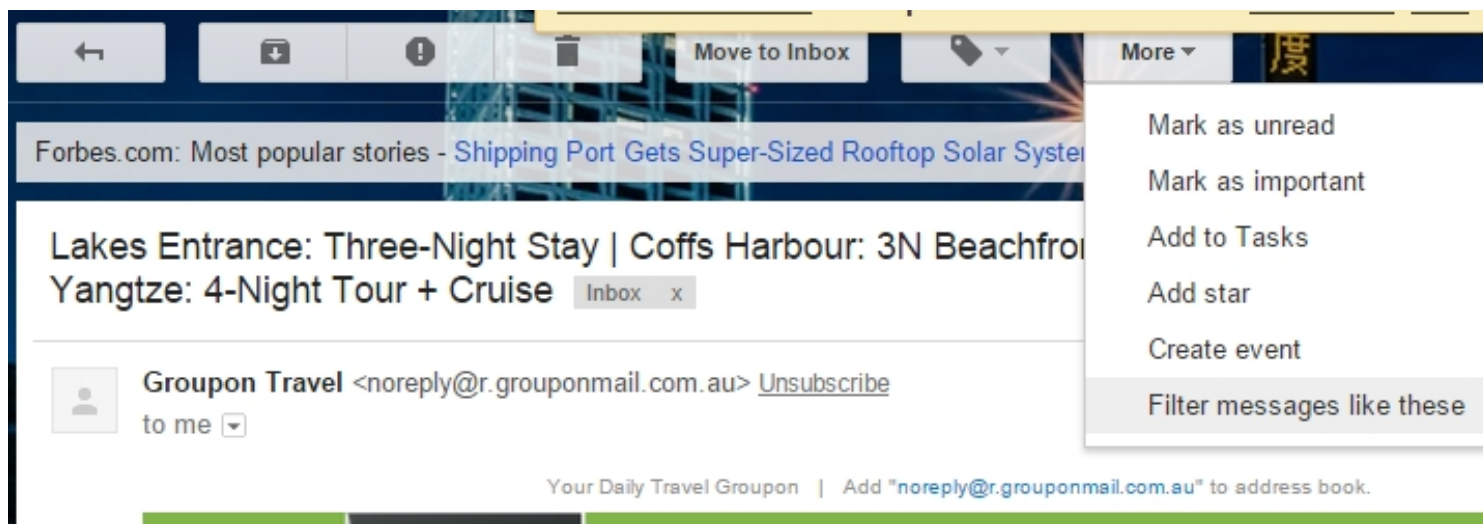

My Easy PC we are here to help you... - Stop GMail sending known emails to spam

Written by Administrator

Go to Spam label in GMail and open the email you want to mark as not spam

Click **More** and **Filter messages like these**