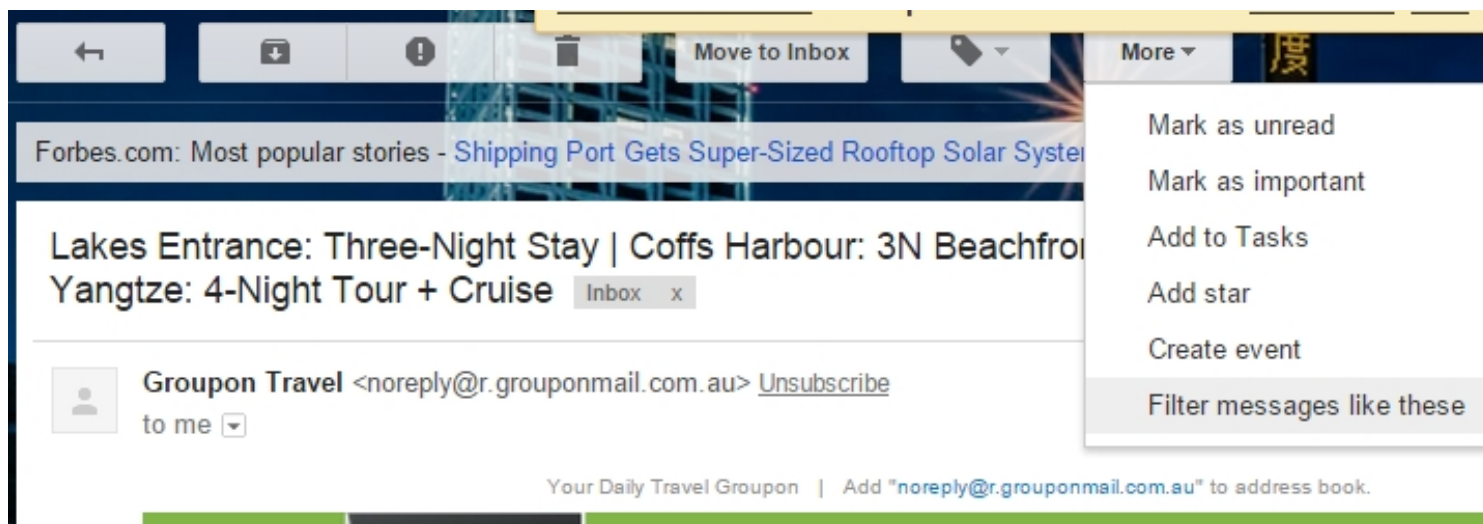

## My Easy PC we are here to help you... - Stop Gmail sending known emails to spam

Written by Administrator

---

Go to Spam label in Gmail and open the email you want to mark as not spam

Click **More** and **Filter messages like these**