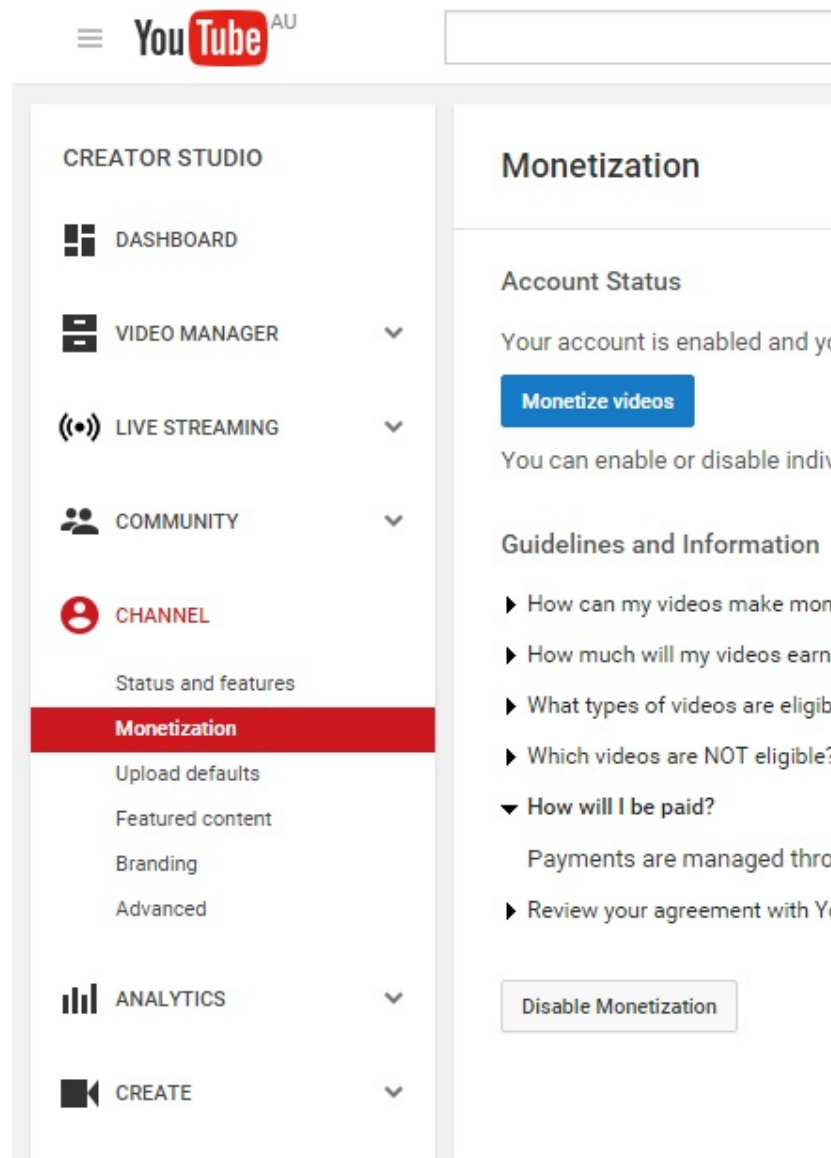

1. Go to the [Monetization page](#) . Get there by clicking your icon in the top right > Creator Studio. Then, in the left menu, click **Channel > Monetization**

2. Go to the "How will I be paid?" section.

3. From the [AdSense Association page](#) , follow the "next" step to be directed to AdSense.

CREATOR STUDIO

- DASHBOARD
- VIDEO MANAGER
- LIVE STREAMING
- COMMUNITY
- CHANNEL
 - Status and features
 - Monetization**
 - Upload defaults
 - Featured content
 - Branding
 - Advanced
- ANALYTICS
- CREATE

Monetization

You will be redirected to AdSense to link your existing AdSense account or create a new one if you do not have one yet. Once you have completed this process, you will be redirected back to YouTube.